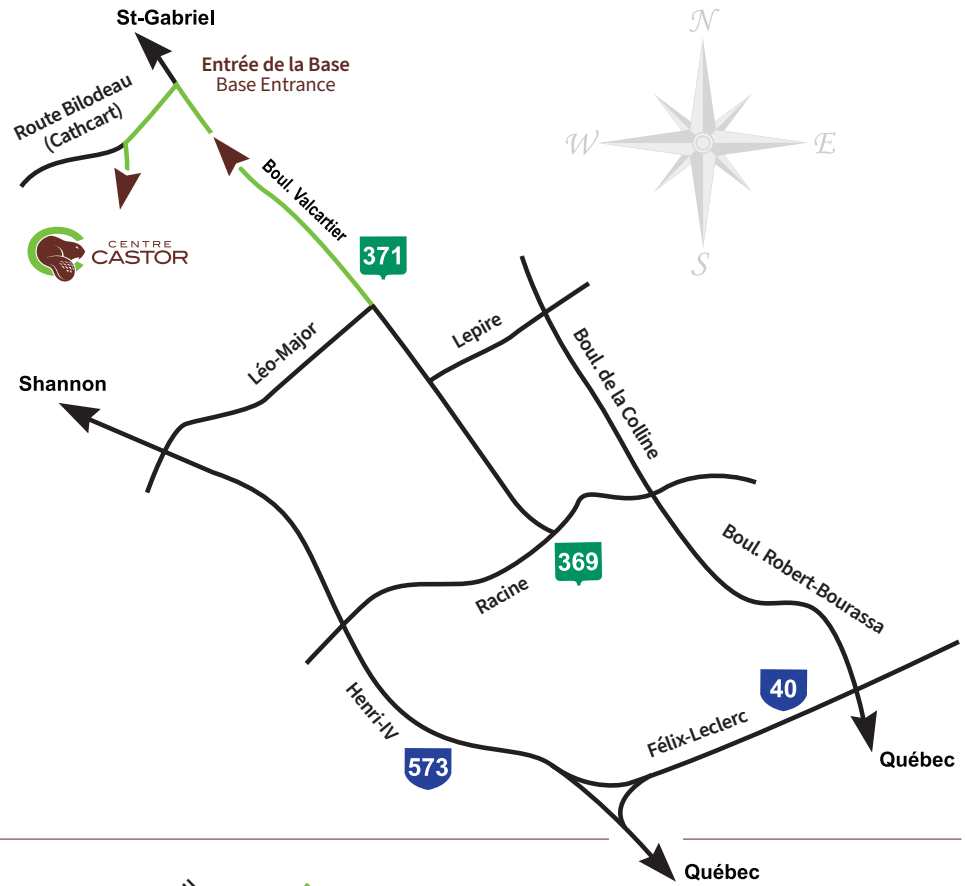

► **ACCESS TO GATEHOUSES AND MILITARY BASE**

WARNING

Entrance / Exit
BEFORE 10 P.M.
 The Valcartier Boulevard gatehouse closes at 10 p.m.
 ➔

Entrance / Exit
24 HOUR ACCESS
 The gatehouse on the Route de la Bravoure is open at all times
 ←