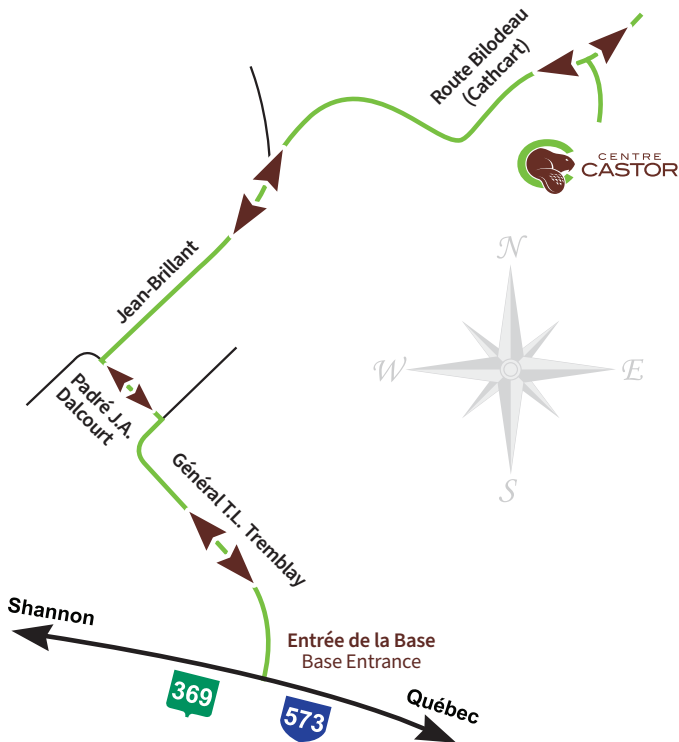

► **ACCESS TO GATEHOUSES AND MILITARY BASE**

WARNING

Entrance / Exit
BEFORE 10 P.M.
 The Valcartier Boulevard gatehouse closes at 10 p.m.
 ➔

Entrance / Exit
24 HOUR ACCESS
 The gatehouse on the Route de la Bravoure is open at all times
 ←