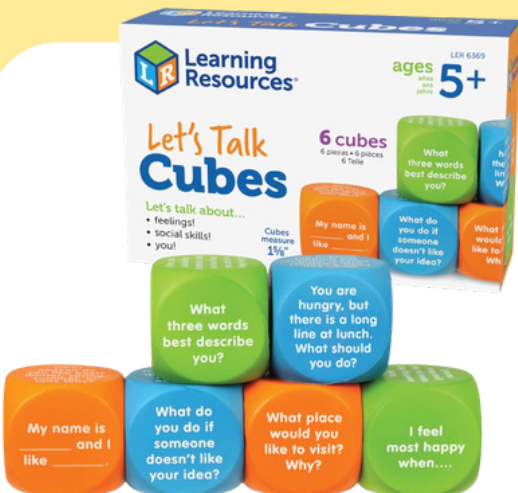

# CHILDREN'S SOCIOEMOTIONAL NEEDS

Sensory Fidget Tubes

- Builds essential sensory skills with three fun fidget toys
- Each tube targets sight, sound, or touch
- Designed for kids ages 3+ to support early sensory development

- Uses reference stickers and calming charts to reinforce calming methods
- Includes emotion-management strategies, kids' meditation tips, and calming tools
- Effectively reinforces calming techniques with simple visual references

Calm Down Kit

Conversation Cubes

- Initiate conversations with 6 colorful cubes!
- Engage in social-emotional learning with age-appropriate prompts!
- Explore 36 social-emotional learning prompts across 3 categories: Ice Breakers, Social Skills, and Emotions!