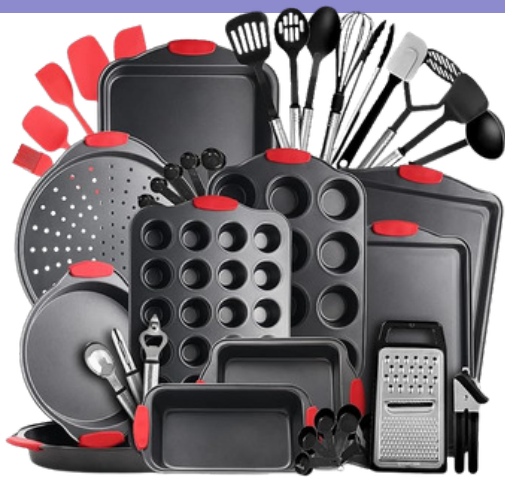

# KITCHEN SUPPLIES

Meat slicer \*

Sausage stuffer

3 tray buffet & 2 tray buffet warmers

Smoker \*

# KITCHEN SUPPLIES

Trudeau  
Party Grill

Bowls and baking  
dishes of every size

Wilton piping kits  
(50+ piping tips)

Small crockpot &  
XL crockpot