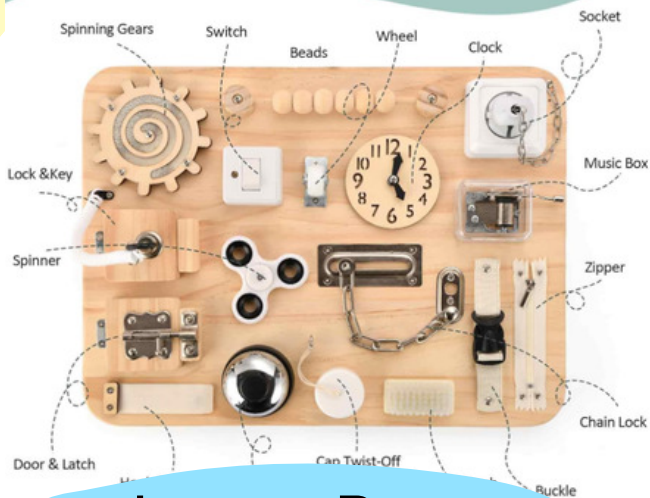

18 Different FUN Activities

FINE MOTOR

Large Busy Board

- Soothing sensory experience
- Supports early developmental learning
- Helps boost hand-eye coordination
- Promotes cognitive growth in a fun, playful way

- Enhances recognition skills and hand-eye coordination
- Promotes fine motor skill development
- Guides color and light pattern exploration
- Introduces early number concepts playfully