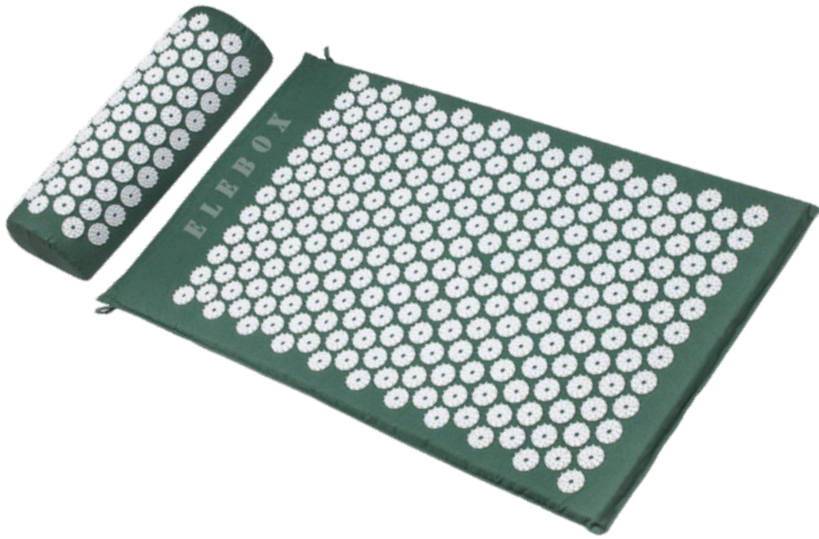

RECOVERY ITEMS

Acupuncture Mat
and Pillow Set