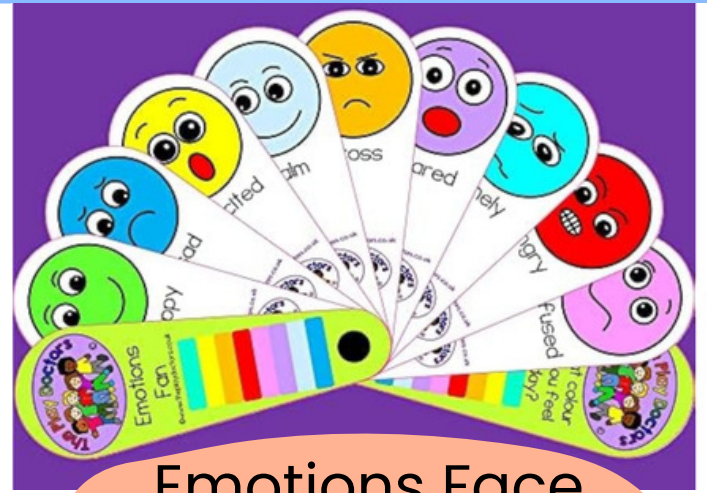

Letter Yoga

- Social communication aid
- Helps children identify and express emotions
- Features 10 colorful petals with expressive emotion faces

Emotions Face Feelings Fan