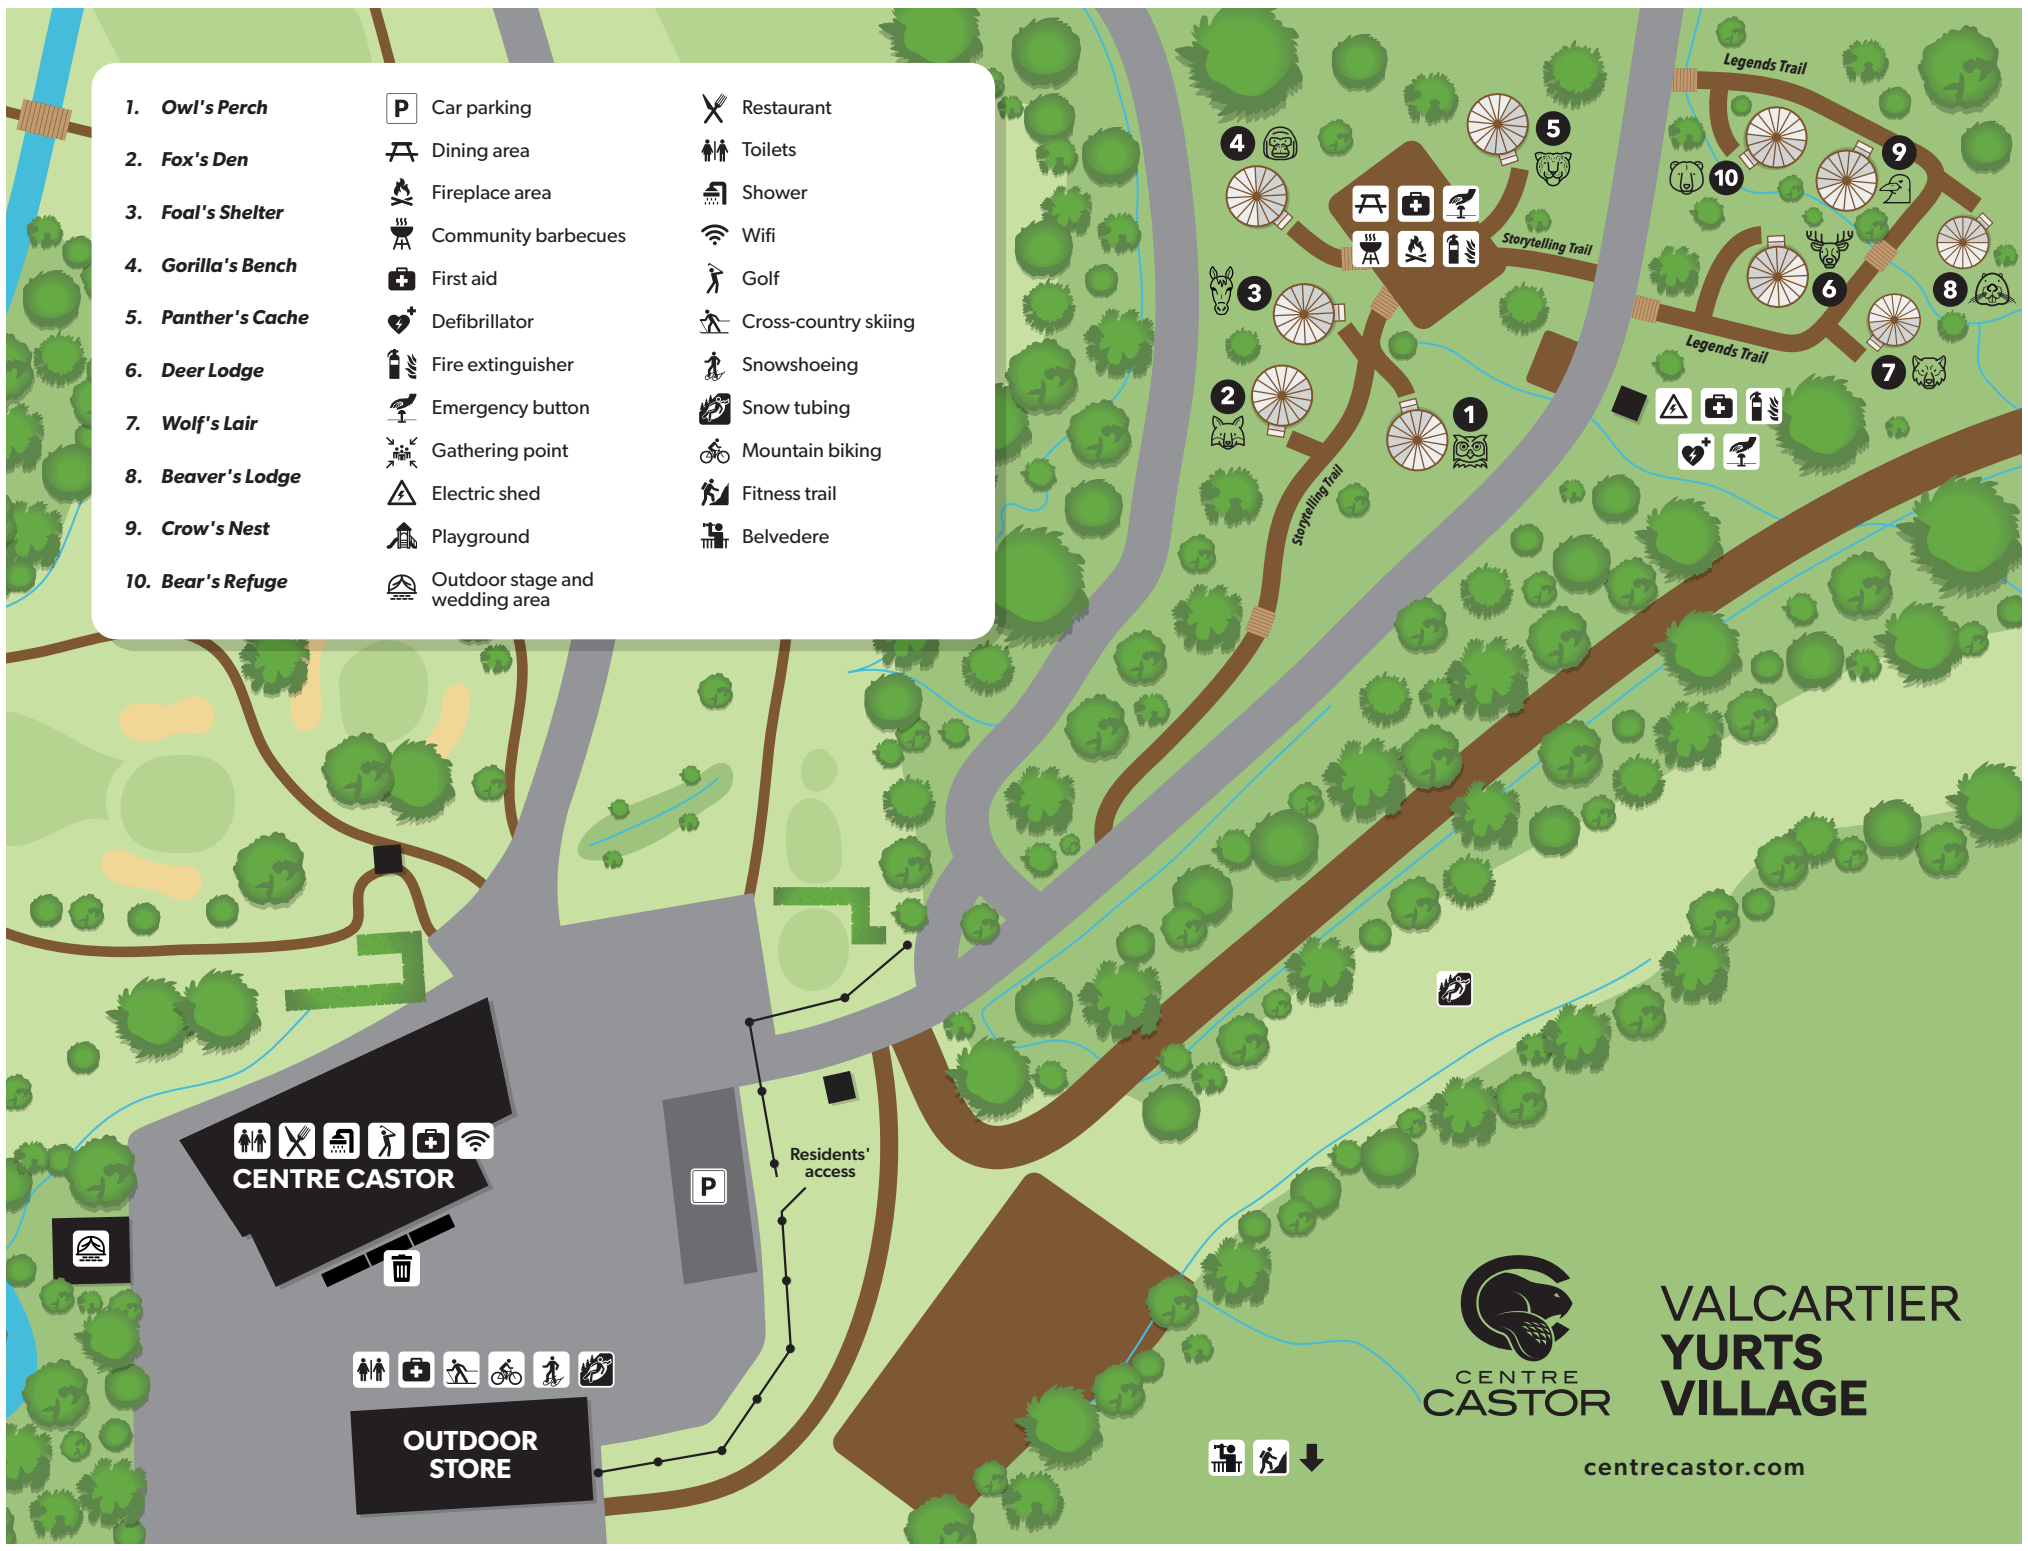

1. Owl's Perch
2. Fox's Den
3. Foal's Shelter
4. Gorilla's Bench
5. Panther's Cache
6. Deer Lodge
7. Wolf's Lair
8. Beaver's Lodge
9. Crow's Nest
10. Bear's Refuge

- Car parking
- Dining area
- Fireplace area
- Community barbecues
- First aid
- Defibrillator
- Fire extinguisher
- Emergency button
- Gathering point
- Electric shed
- Playground
- Outdoor stage and wedding area

- Restaurant
- Toilets
- Shower
- Wifi
- Golf
- Cross-country skiing
- Snowshoeing
- Snow tubing
- Mountain biking
- Fitness trail
- Belvedere

CENTRE CASTOR

OUTDOOR STORE

Residents' access

VALCARTIER
YURTS
VILLAGE