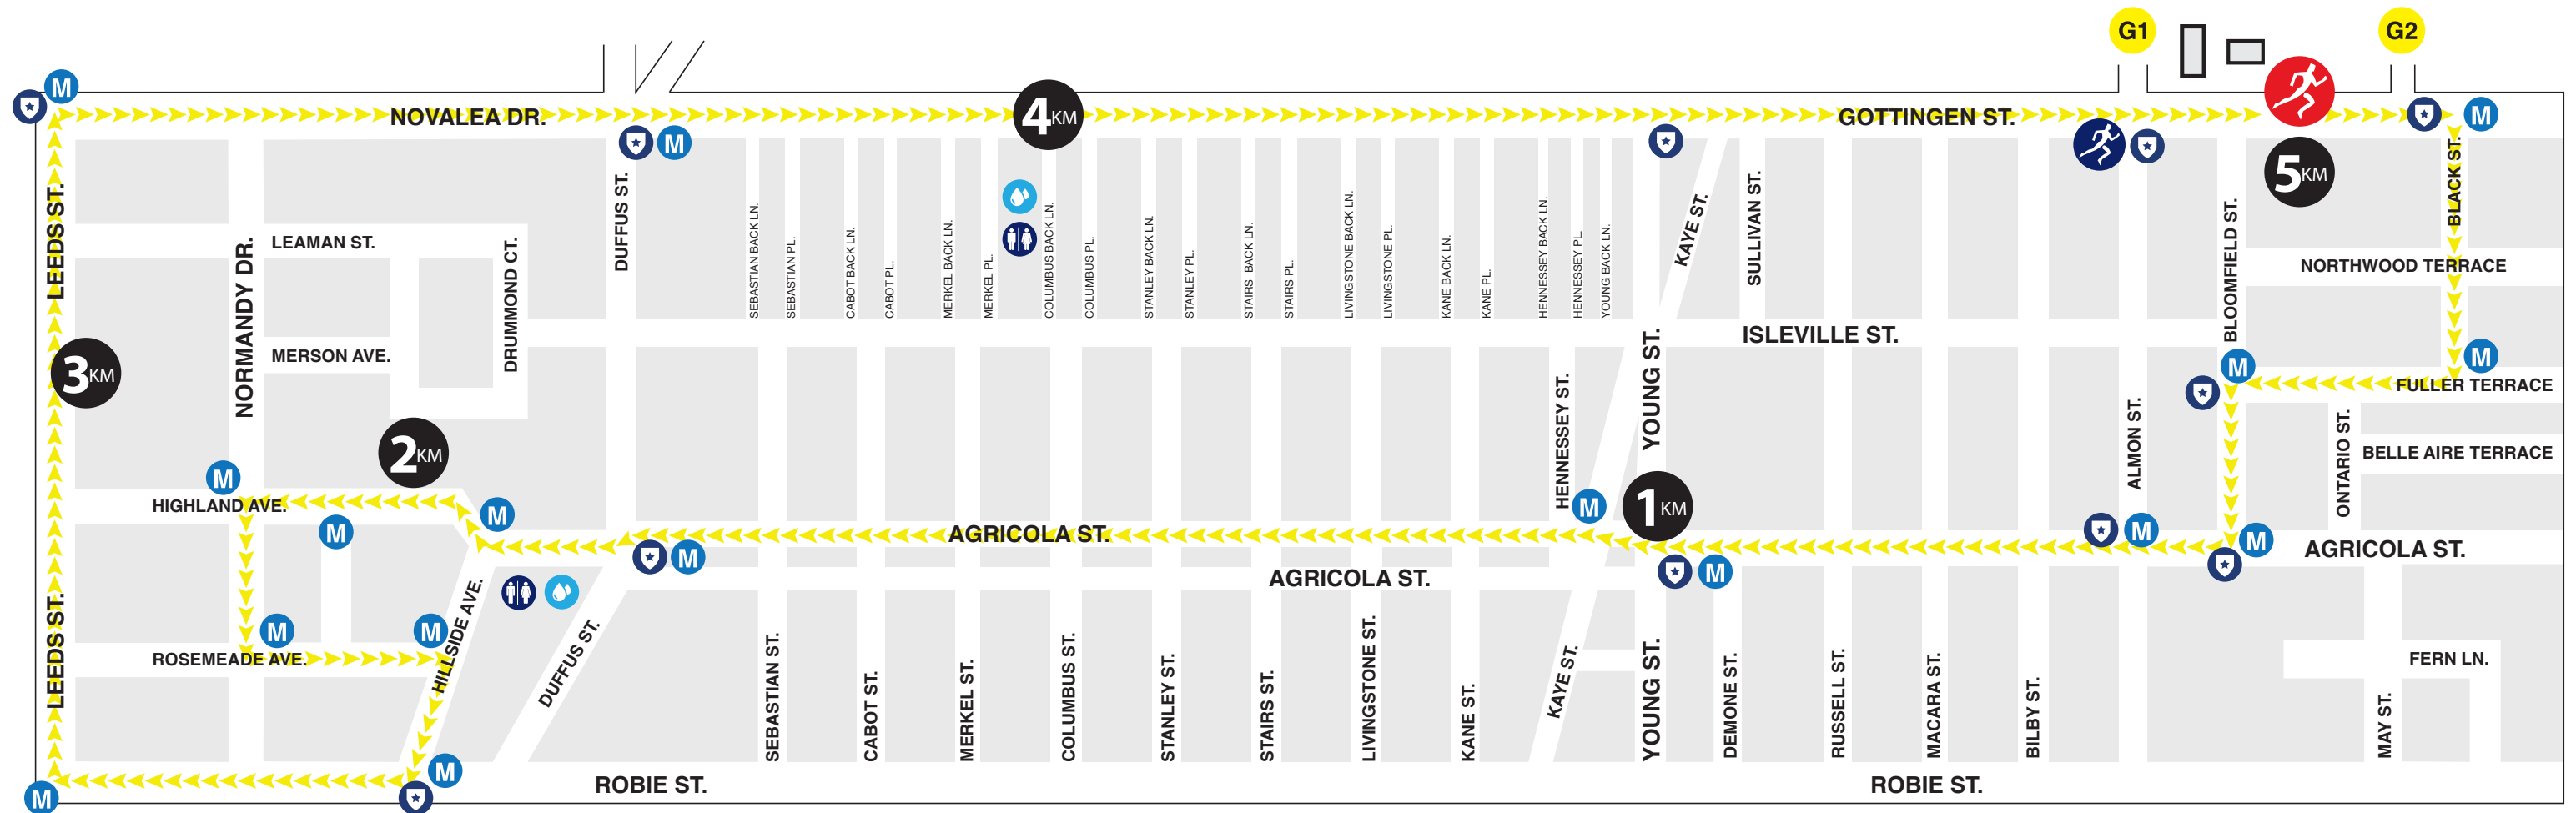

NAVY 10K RUN

-  **START/FINISH**
1 loop = 5 km
2 loops = 10 km
-  **CROSSOVER POINT**
-  **FIRST AID**
-  **WATER STATION**
-  **POLICE**
-  **MAIN GATE**
-  **RACE KIT PICK UP**
-  **MARSHAL**
-  **WASHROOMS**
-  **RACE ROUTE**
-  **MUSEUM GATE**